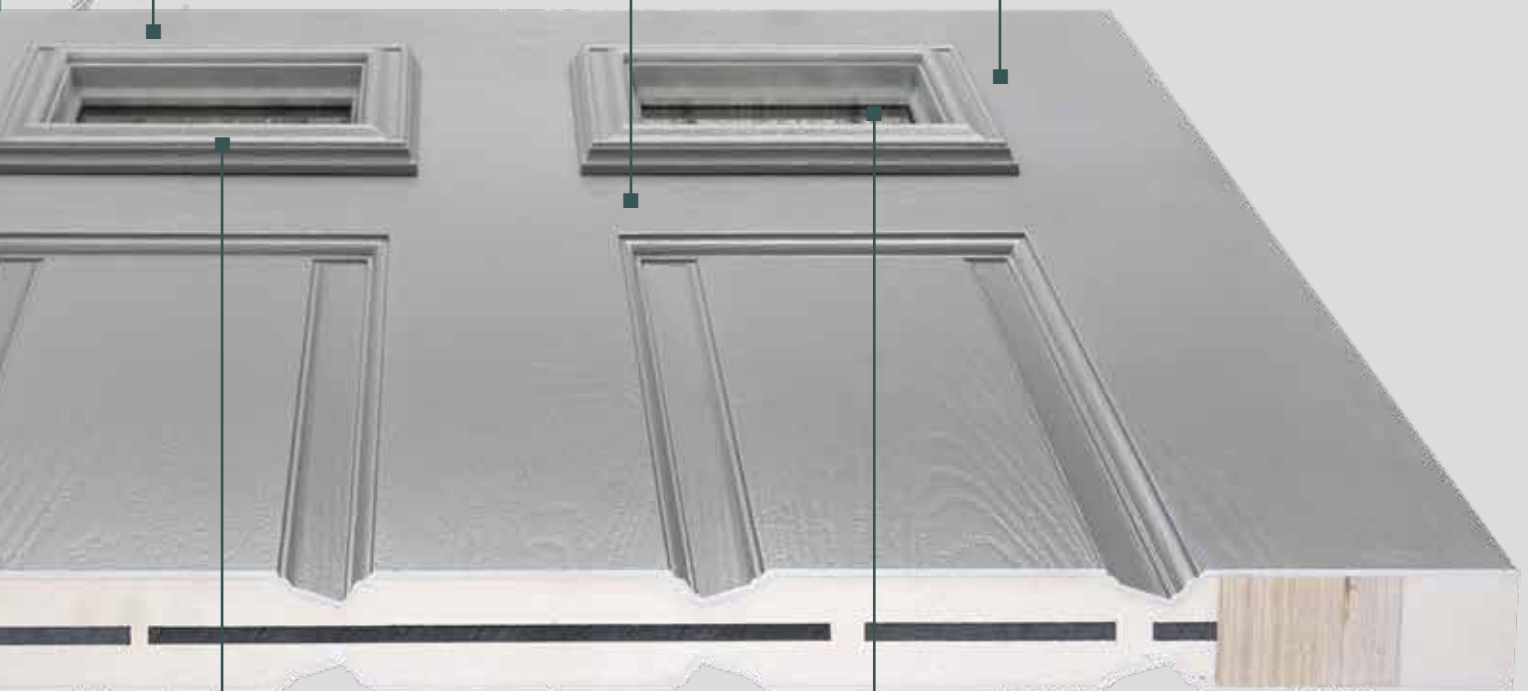

A Proven Pedigree

We build value into building products and raise the bar on quality and performance.

Wide Selection of Door Styles

We have developed a range of traditional and contemporary door styles that will suit all tastes, house styles and budgets. Many of these styles are unique to us and include both glazed and unglazed options.

2 Finishes

Available in either a woodgrain or smooth finish, the 2mm thick GRP door skin is maintenance free and hard wearing. GRP is resistant to knocks and dents and looks like real wood.

Infinite Choice of Colours

Coated using a hard-wearing Polyurethane paint system similar to that used in the yacht industry, our doors are all available in a wide range of pre-finished colour options as well as our TrueGrain wood effect. All doors finished using our proprietary paint system come with a 10 year warranty against fade, loss of gloss and adhesion. (See page 4).

4 Glazing Frames

All glazed options are fitted using industry leading PAS 24 Compliant glazing cassettes from ODL. Many of our doors now come as standard with the new, contemporary, low profile Spotlights® or ZEEL® options. For our more traditional door styles, we use the industry leading sculptured TriSYS® system. (See page 58)

Extensive Range of Decorative Glass

Our doors come with the a wide variety of unique decorative glass options that have been carefully designed to work with the various door styles. Whether it is traditional, contemporary or minimalist, we have options to cover all tastes and design styles.