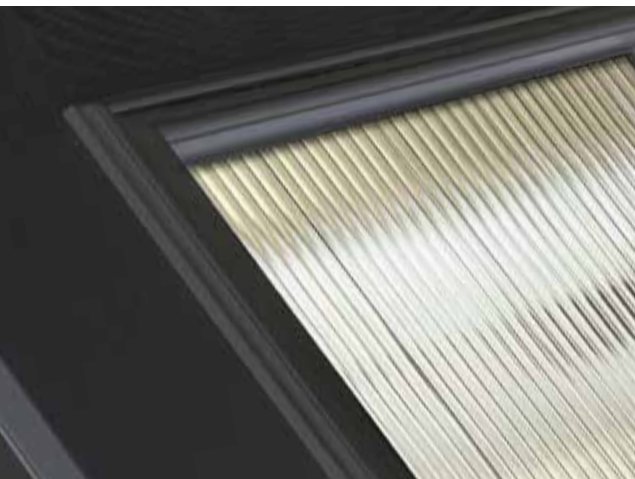

Door Colour: **Deep Lead**
Decorative Glass: **Entropy**

The Harrington

The Harrington door range is a fully glazed door providing maximum light into your home. The scale of the glazing panel provides a dramatic focal point to your home as well as letting the light in. With a large choice of glass designs available, you can make a real design statement.