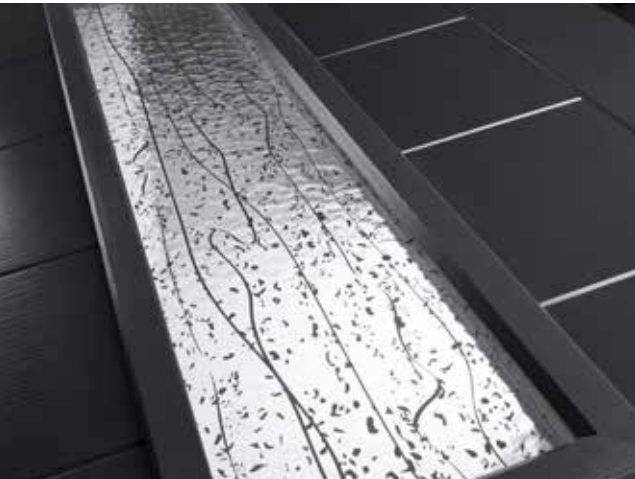

The Moderne Alexandra

A chic contemporary door design with a central glazed area that adds visual interest, wide horizontal panel detailing and a smooth finish that exudes sophistication. Choose a contemporary shade to stand out or a classic colour for understated appeal.

FEATURE IMAGE | Door Colour: Black | Decorative Glass: Mistify