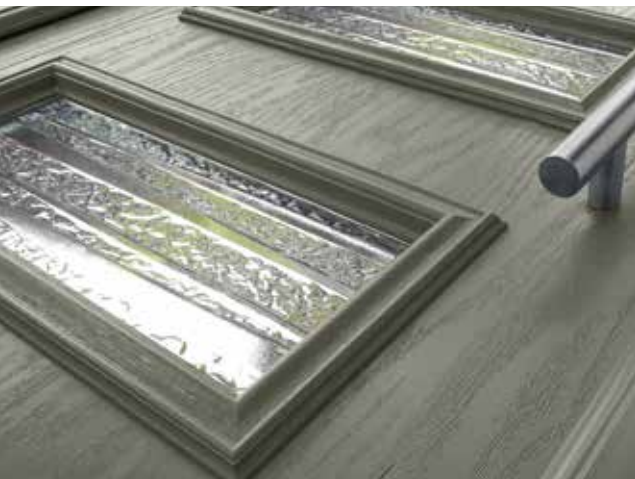

The Coburg

The Coburg door range once more delivers a truly contemporary door with its modern-day sleek design. The Coburg door is the perfect solution for customers seeking a contemporary door but with some additional light. A choice of glass options is available to personalise the door while still controlling the door privacy.

FEATURE IMAGE | Door Colour: **Deep Lead** | Decorative Glass: **Serenity**