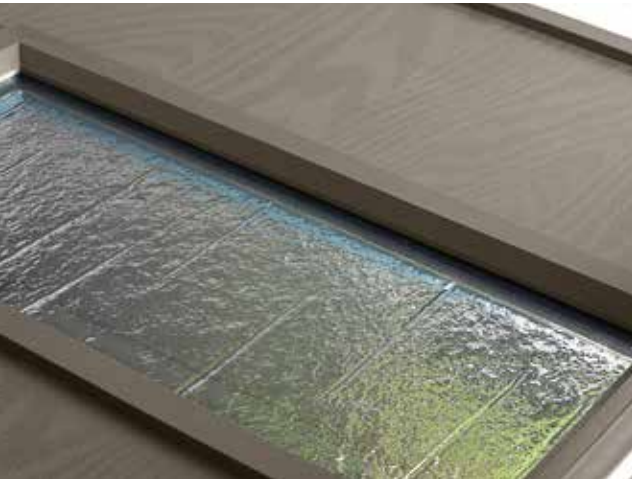

Door Colour: **Cement Grey**
Decorative Glass: **Horizon**

Door/Frame Colour: **Silver Grey**
Decorative Glass: **Laguna**

The Lansing

Spotlights®

The Lansing door range offers contemporary styling with a choice of glazing panels to bring light into your home. With a choice of glass and colour options, homeowners can choose a door that is beautifully designed to suit their home.